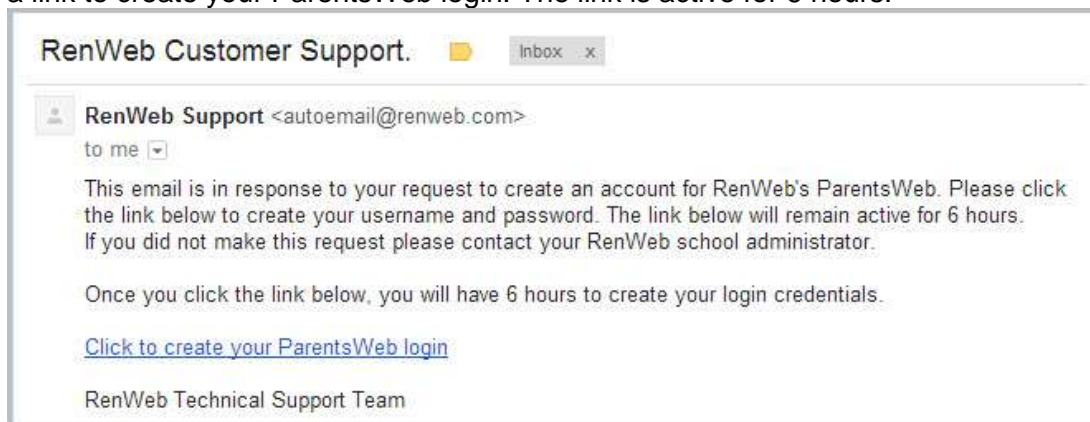

Accessing ParentsWeb

RenWeb School Management Software gives you an opportunity to get more involved in your child's academic progress and future success – all via the Internet!

RenWeb's ParentsWeb is a private and secure parents' portal that will allow parents to view academic information specific to their children, while protecting their children's information from others. You may view your child's grades, as well as other useful school information. All you need is an Internet-capable computer.

Here's how to access our easy-to-use **RenWeb ParentsWeb**:

- Make sure that the school has your email address in RenWeb.
- In Internet Explorer, Firefox, or Safari, go to www.renweb.com and click **Login**. Choose **ParentsWeb Login**. Firefox is the recommended browser.
- Type the school's **District Code: STB-CA**
- Click **Create New ParentsWeb Account**.
- Type your email address and click **Create Account**. An email will be sent which includes a link to create your ParentsWeb login. The link is active for 6 hours.